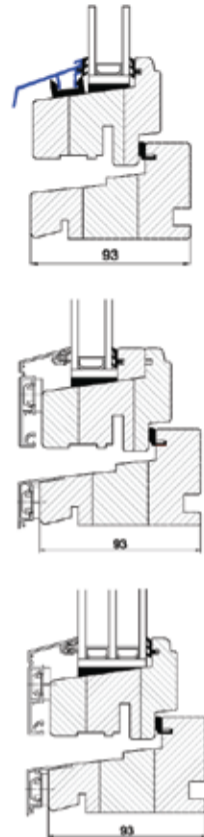

- 🇬🇧 Outward opening windows and doors
- 🇸🇪 Utåtgående fönster och dörrar
- 🇳🇴 Utadslående vinduer og dører

NOR 93

$U_w = 1,15$
W/m²K

Glazing :
single
double $U_g = 1,0$ W/m²K
triple $U_g = 0,5$ W/m²K

Profile :
traditional

Wood :
pine
mahogany
oak
other

Colours :
RAL
NCS
stains

SIDE HUNG

traditional hinges
concealed friction hinges
multi-point locking
glazing bars
wood & wood-aluminium

TOP HUNG

traditional hinges
concealed friction hinges
multi-point locking
glazing bars
wood & wood-aluminium

REVERSIBLE

top swing/side swing
friction hinges
multi-point locking
glazing bars
wood & wood-aluminium

SHAPES

round, arched,
triangular, etc.
traditional hinges
concealed friction hinges
multi-point locking
glazing bars
wood & wood-aluminium