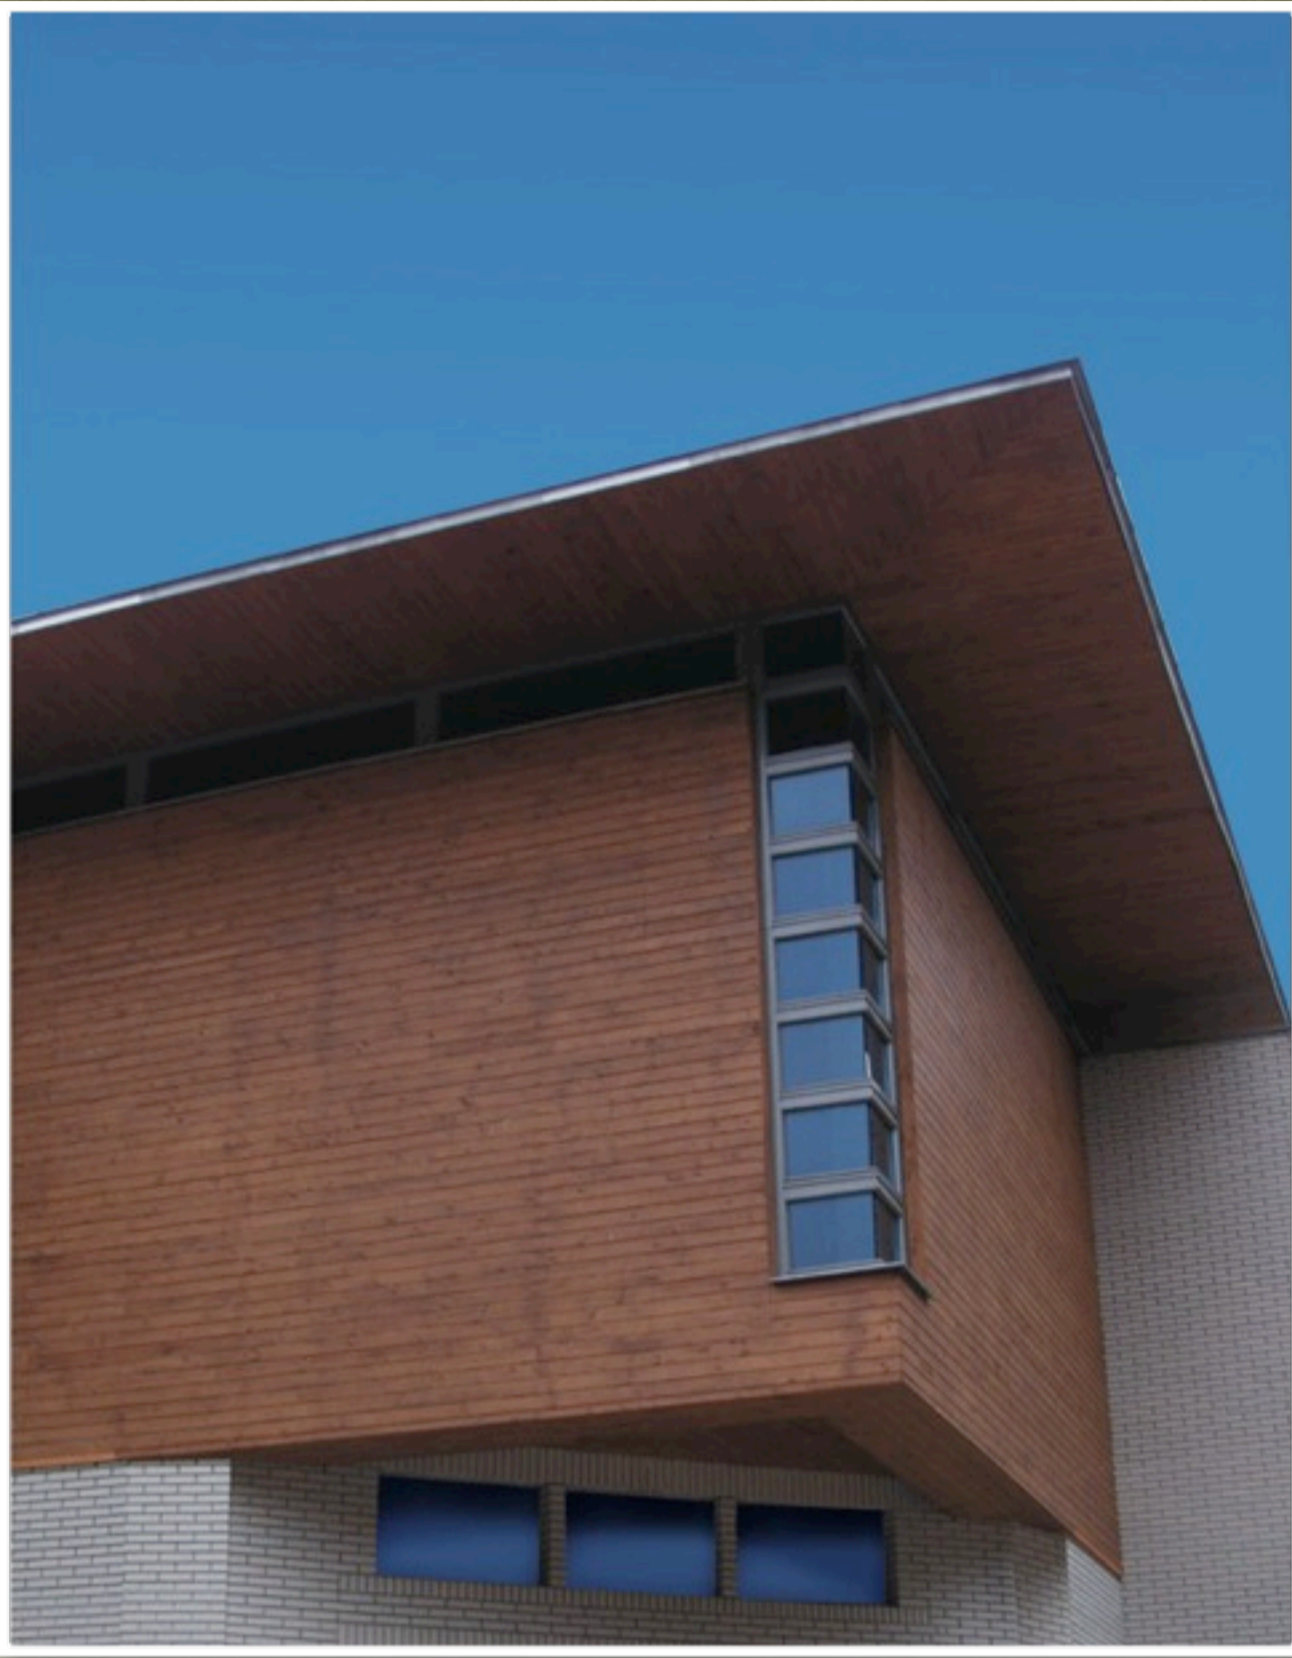

WOODEN CLADDING & SHUTTERS

To make your home look unique

Wooden external cladding is available in:

- pine wood,
- meranti,
- oak,
- mahogany

and other types of wood on request.

Either prefinished with any paint or stain or unfinished to be painted on site.

Various shapes and designs available.

Wooden external shutters are available in:

- pine wood,
 - meranti,
 - oak,
 - mahogany
- and other types of wood on request.

Finished with any paint or stain to suit the windows or the elevation.

Various shapes and designs available.